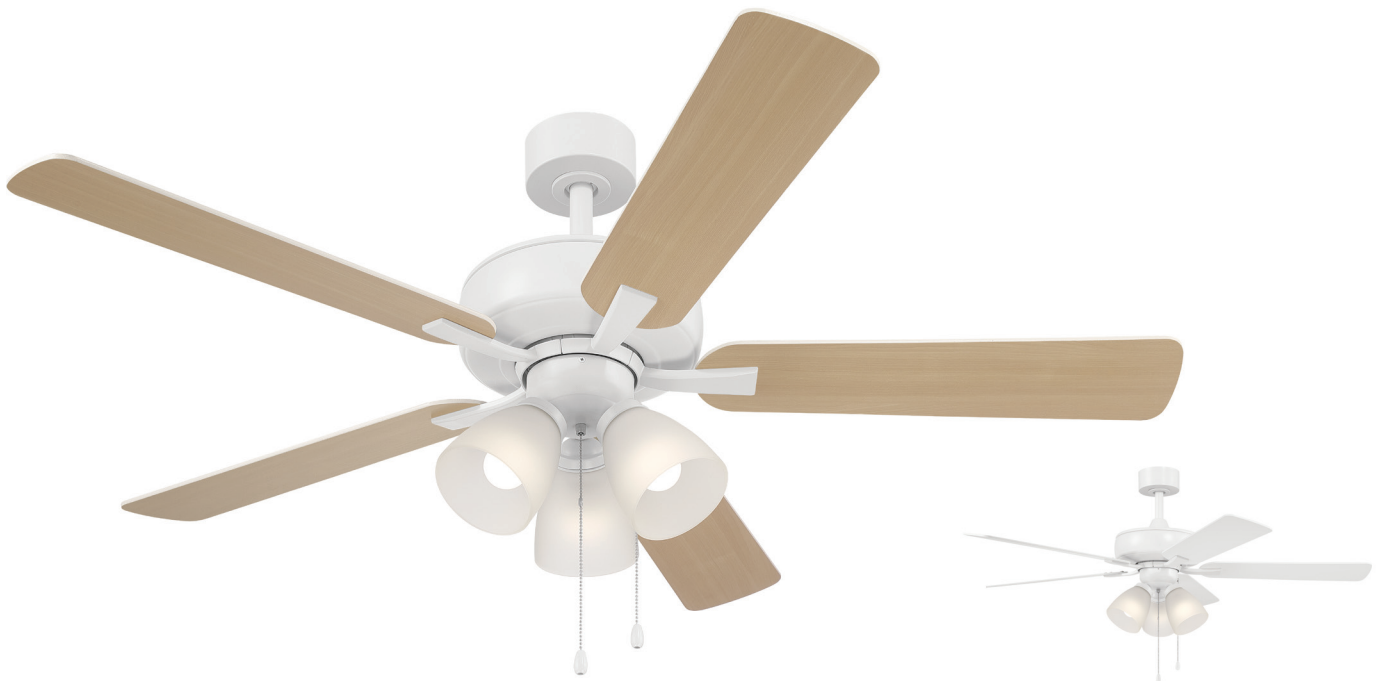

STELLANT INDOOR CEILING FANS

FP-STL52B30-MW Matte White finish with Blonde Maple blade finish | Inset: Matte White blade finish